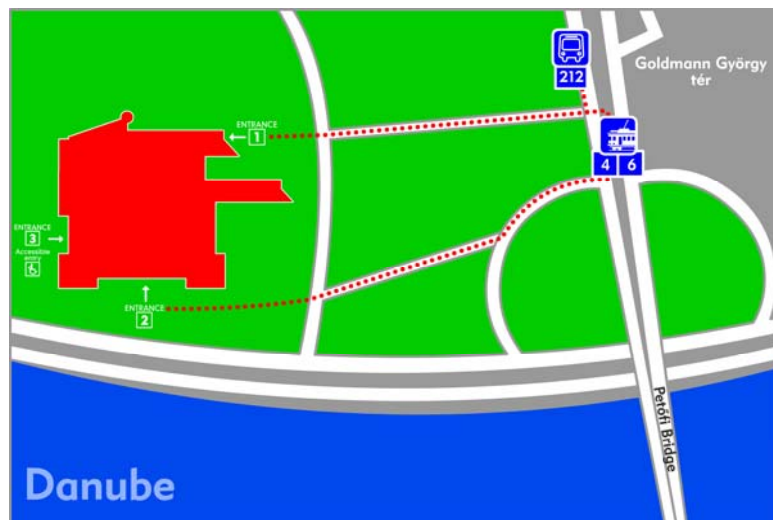

Venue

All professional activities of the Conference will take place in the Eötvös Loránd University Budapest.

ELTE Campus is situated in a picturesque environment on the right bank of the Danube, in a walking distance from the city center.