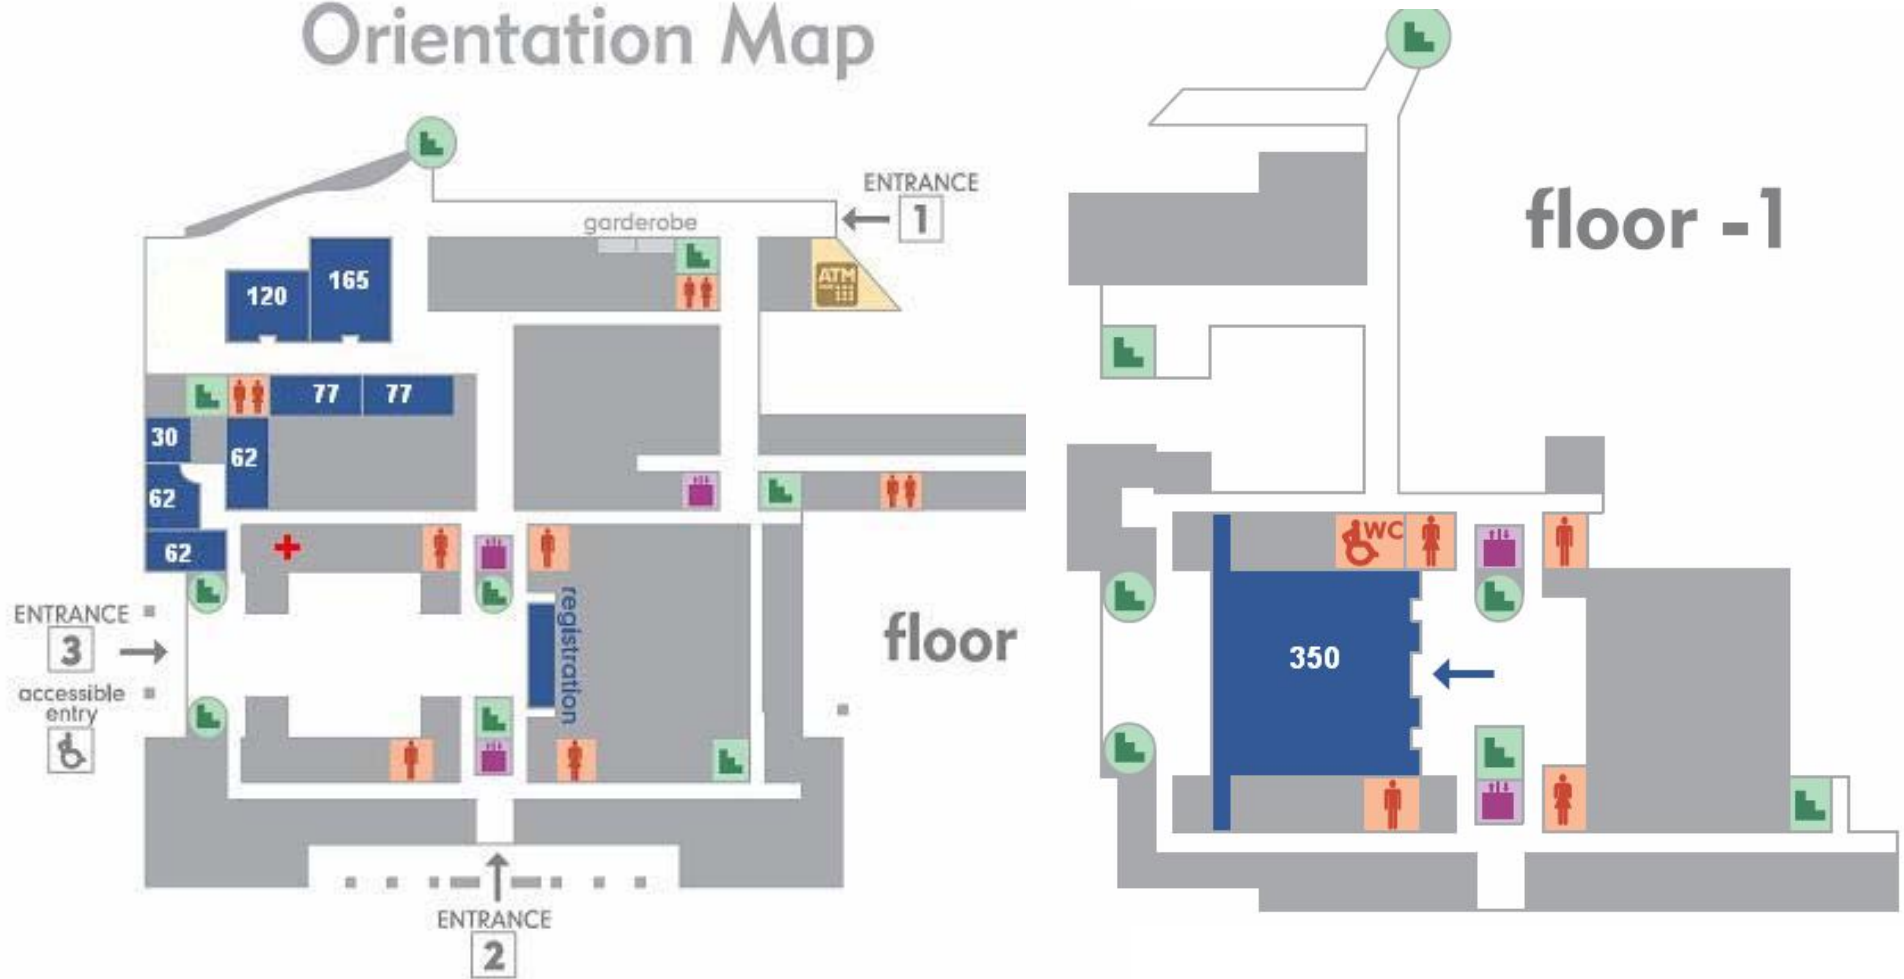

Rooms

Orientation Map