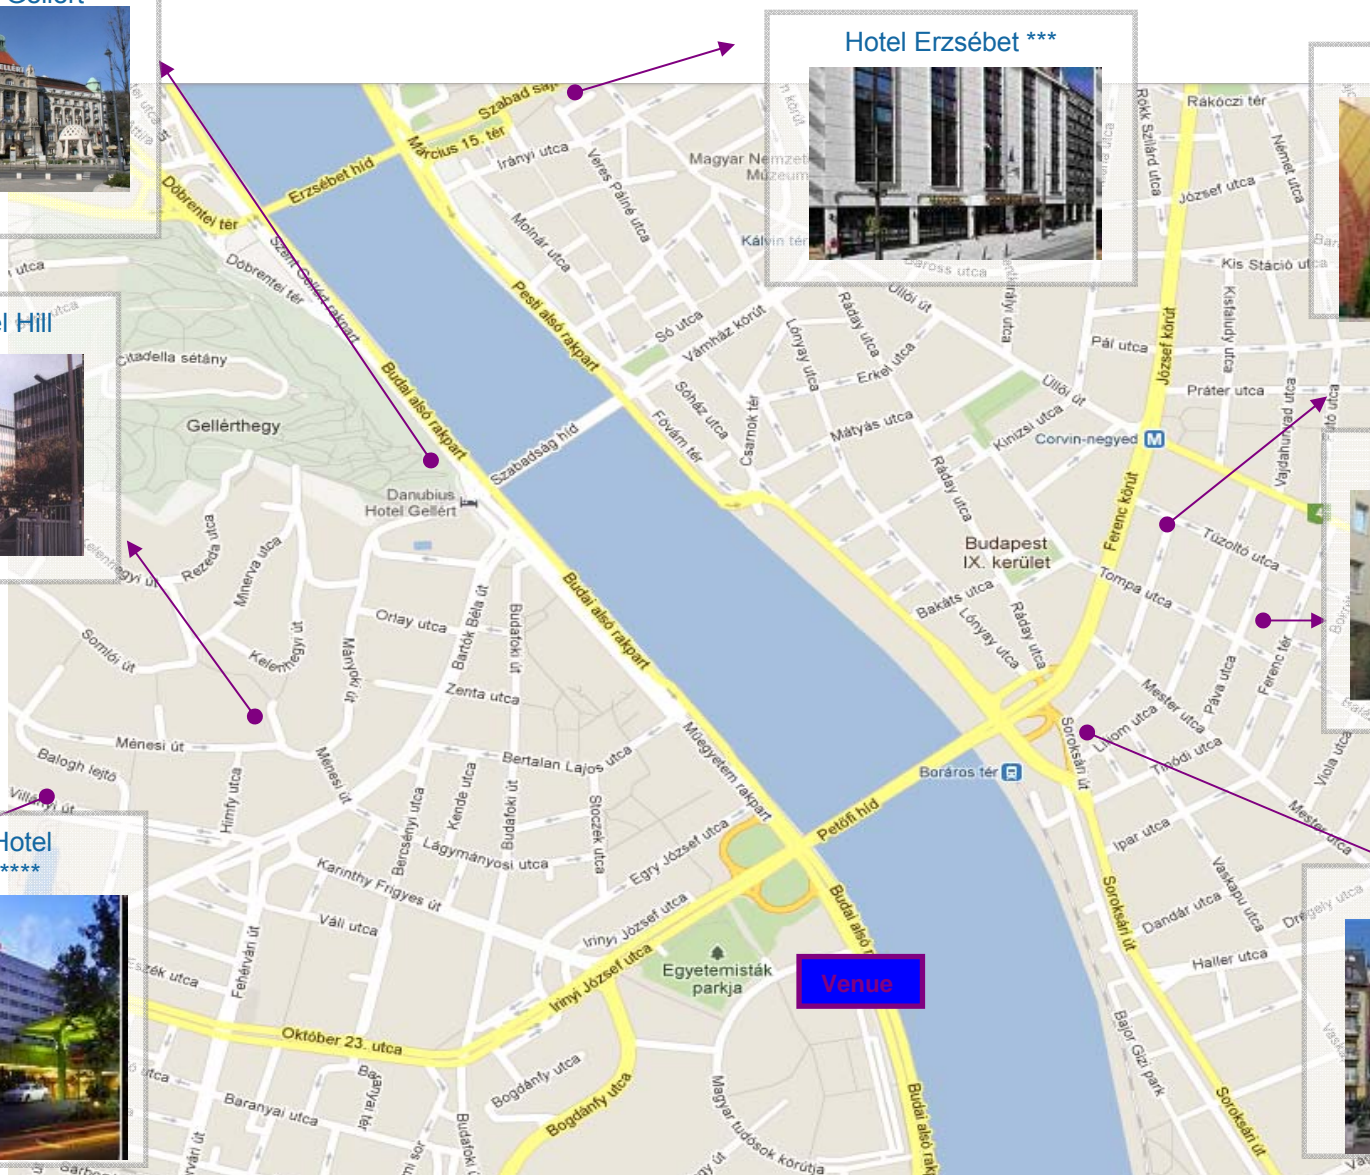

Danubius Hotel Gellért ****